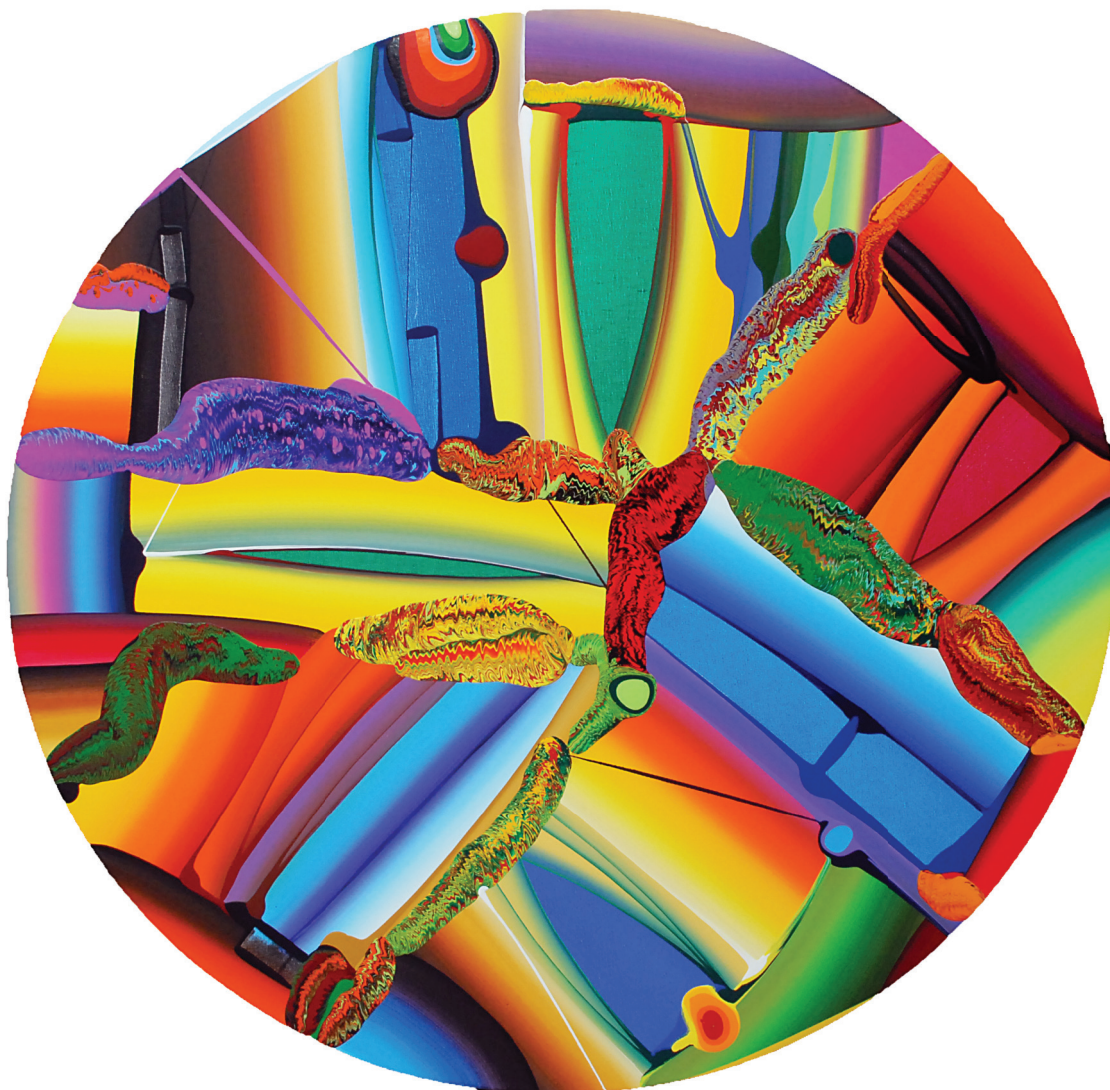

Maximum Bore, 72 x 18 x 2 Inches, Stretched Bodies, Vinyl on Board And Mica

---

Maximum Bose, 60 x 2 Inches, Stretched Bodies, Acrylic on Canvas

(Price on Request)

For A Private Preview Contact Rowena • +91 9820067124

G3, Orion House, 12/14 Rampart Row, K. Dubash Rd., Kalaghoda, Mumbai 01 • +91 22 22183996/ 9520 • contactus@gallery7.com • www.gallery7.com

Gallery 7.
a gallery of contemporary art