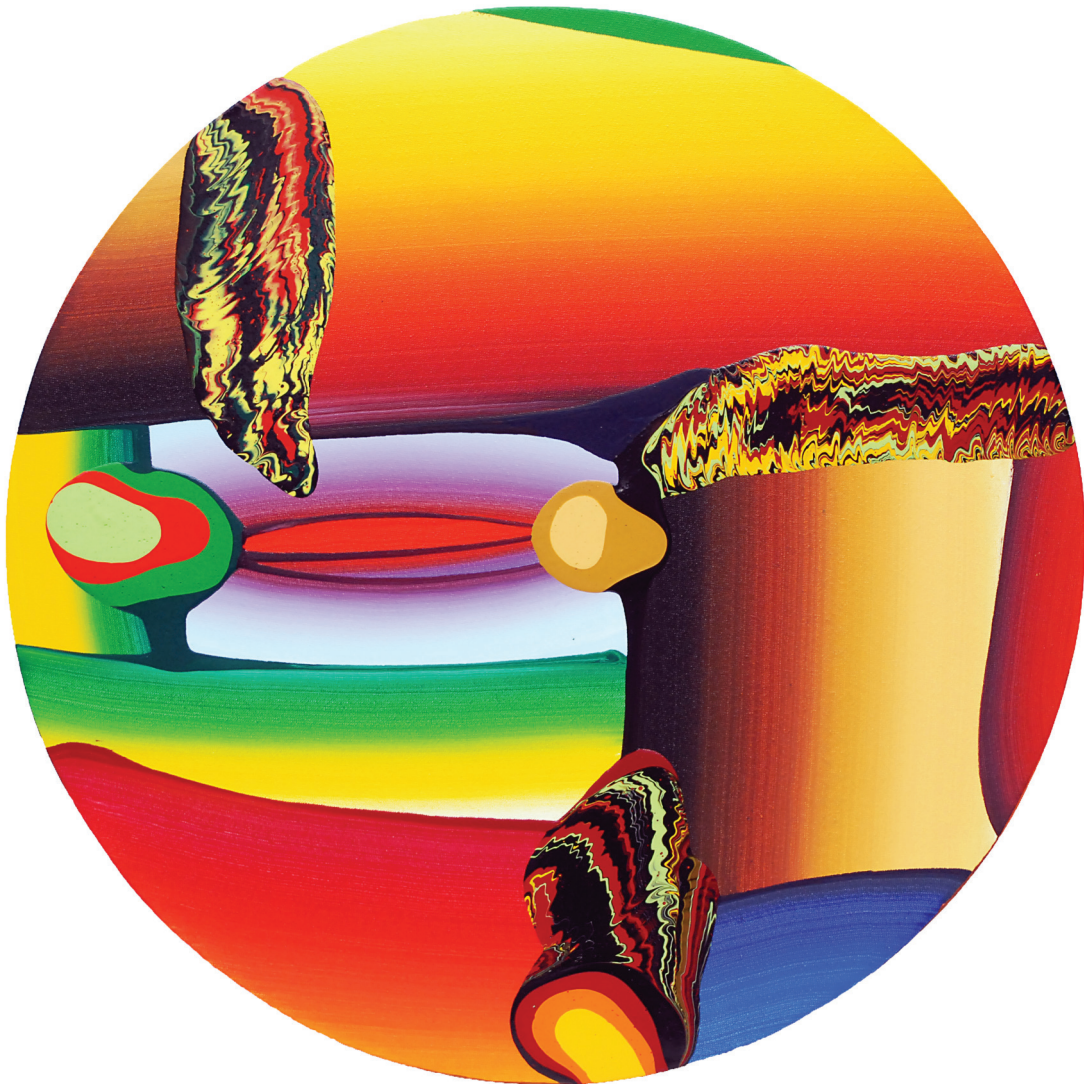

Maximum Bose, 24 x 2 Inches, Stretched Bodies, Acrylic on Canvas

(Price on Request)

For A Private Preview Contact Rowena • +91 9820067124

G3, Oricon House, 12/14 Rampart Row, K. Dubash Rd., Kalaghoda, Mumbai 01 • +91 22 22183996/ 9520 • contactus@gallery7.com • www.gallery7.com

Gallery 7
a gallery of contemporary art